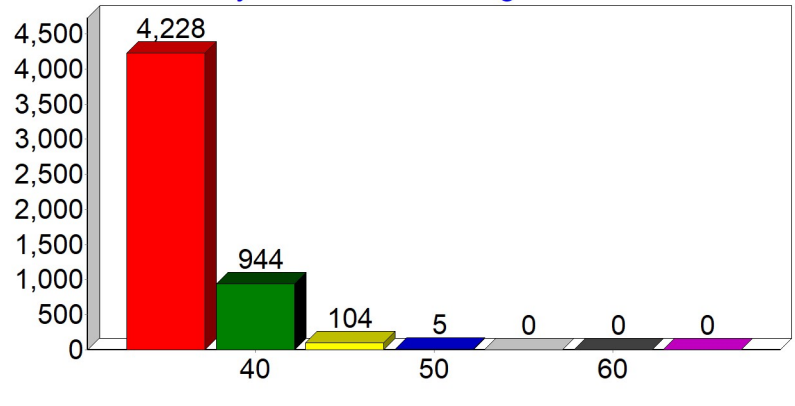

Ruspidge & Soudley Parish Council

SpeedWatch

VAS data report for the period July - September 2023

Buckshaft Road - from St White's Road *

Highest speed recorded this period:
60 MPH

Total below 30 mph:	32501
Total above 30 mph:	9659
Grand total:	42160
% above 30 mph:	23

Ruspidge Road - from St White's Road *

Total below 30 mph:	53363
Total above 30 mph:	6647
Grand total:	60010
% above 30 mph:	11

Soudley - from the Heritage Centre *

The Vehicle Activated Signs (VAS) were funded by the PCC through a grant to the Parish

Total below 30 mph:	13372
Total above 30 mph:	5281
Grand total:	18653
% above 30 mph:	28

* Direction; this is the direction FROM which vehicles are approaching the VAS (Vehicle Activated Sign)
Signs are located: Junction of Ruspidge Road and Railway Road, beside Soudley ponds and near No. 7a Buckshaft Road