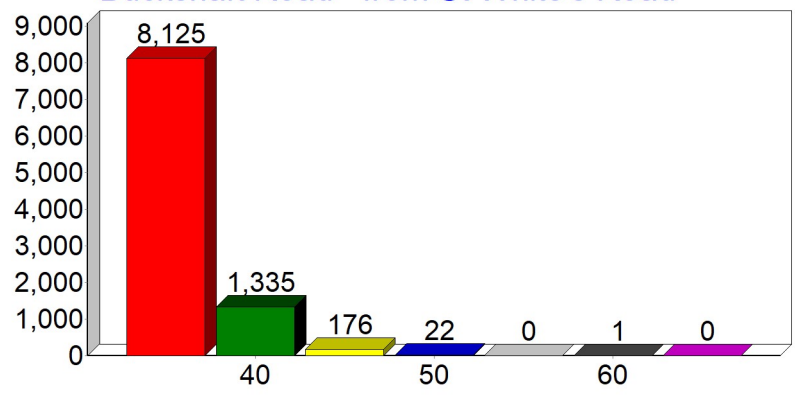

Ruspidge & Soudley Parish Council

SpeedWatch

VAS data report for the period July - September 2023

Buckshaft Road - from St White's Road *

Highest speed recorded this period:
60 MPH

Total below 30 mph:	32501
Total above 30 mph:	9659
Grand total:	42160
% above 30 mph:	23

Ruspidge Road - from St White's Road *

Total below 30 mph:	53363
Total above 30 mph:	6647
Grand total:	60010
% above 30 mph:	11

Soudley - from the Heritage Centre *

The Vehicle Activated Signs (VAS) were funded by the PCC through a grant to the Parish

Total below 30 mph:	13372
Total above 30 mph:	5281
Grand total:	18653
% above 30 mph:	28

* Direction; this is the direction FROM which vehicles are approaching the VAS (Vehicle Activated Sign)
Signs are located: Junction of Ruspidge Road and Railway Road, beside Soudley ponds and near No. 7a Buckshaft Road