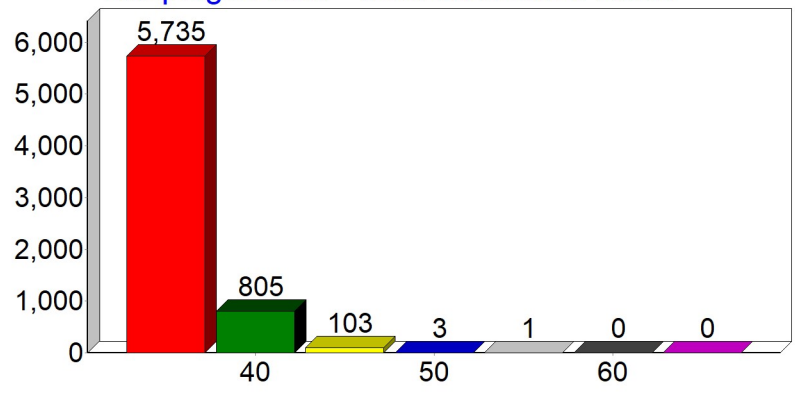

Ruspidge & Soudley Parish Council

SpeedWatch

VAS data report for the period July - September 2023

Buckshaft Road - from St White's Road *

Highest speed recorded this period:
60 MPH

Total below 30 mph:	32501
Total above 30 mph:	9659
Grand total:	42160
% above 30 mph:	23

Ruspidge Road - from St White's Road *

Total below 30 mph:	53363
Total above 30 mph:	6647
Grand total:	60010
% above 30 mph:	11

Soudley - from the Heritage Centre *

The Vehicle Activated Signs (VAS) were funded by the PCC through a grant to the Parish

Total below 30 mph:	13372
Total above 30 mph:	5281
Grand total:	18653
% above 30 mph:	28

* Direction; this is the direction FROM which vehicles are approaching the VAS (Vehicle Activated Sign)
Signs are located: Junction of Ruspidge Road and Railway Road, beside Soudley ponds and near No. 7a Buckshaft Road